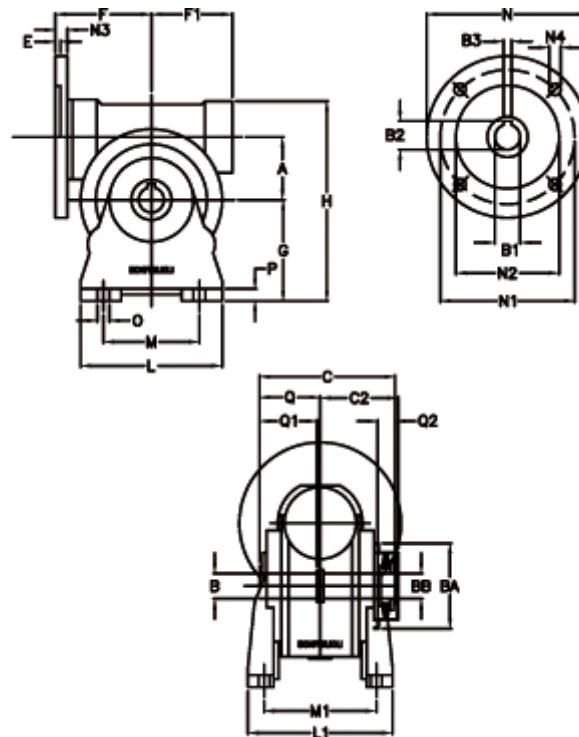

Article number: 390204902822216

Description: Worm Gear with Torque Limiter  
VF 49-L1-A-28 P63B5

## Measures

a = 49.50	C2 = 63,5	L1 = 124.0	O = 8.5
B = 25	Description = VF 49A-xx-63B5	m = 63	P = 12
B1 E7 = 11	E = 3.0	M1 = 98.5	Q = 51.0
B2 = 12.8	F = 70	N = 140	Q1 = 41
B3 H9 = 4	F1 = 63	N1 = 115	Q2 = 15
BA = 63	g = 82	N2 = 95	
BB H7 = 14	H = 162	N3 = 10.5	
C = 105	L = 110	N4 = 9,5	